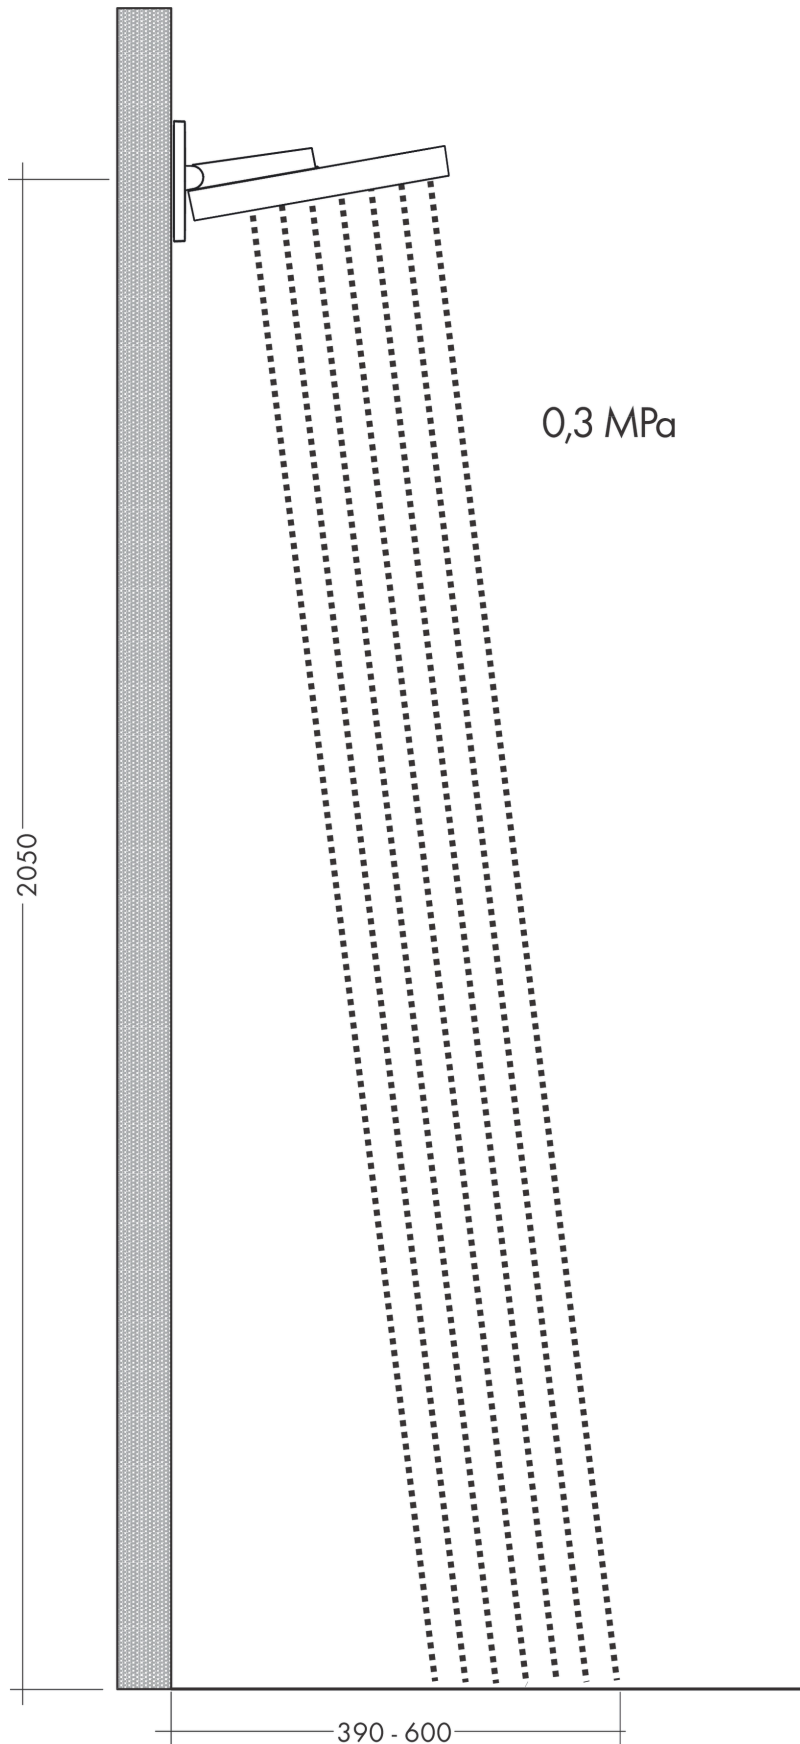

Rainfinity
Overhead shower 250 1jet EcoSmart with wall connector
Surfaces: **Chrome** Article Number: **26227000**

Installation examples