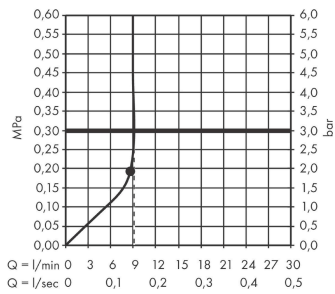

Rainfinity
Overhead shower 250 1jet EcoSmart with wall connector
Surfaces: **Chrome**   Article Number: **26227000**

Flowchart

The consumption was measured in combination with the appropriate fittings (thermostat/mixer/in-wall valve) to reflect actual application in practice.