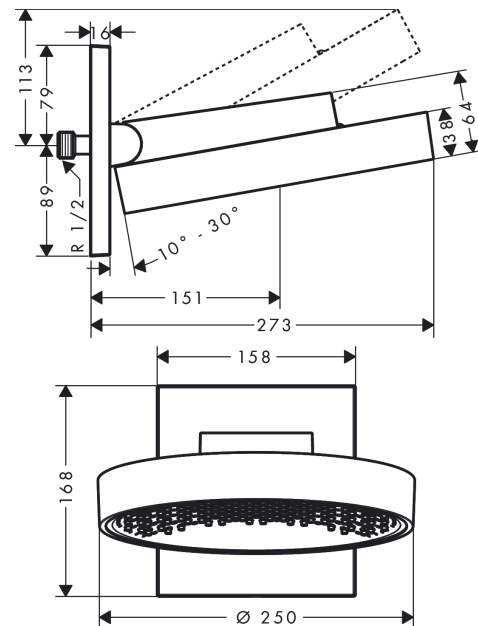

Rainfinity
Overhead shower 250 1jet EcoSmart with wall connector
Surfaces: **Chrome** Article Number: **26227000**

Description

product features

- consists of: overhead shower, wall connector
- shower head size: 250 mm
- spray type: PowderRain
- projection 273 mm
- middle spray disc: 151 mm
- material spray disc: aluminium
- spray disc surface: graphite
- shower head vertically inclinable by 10-30°
- maximum flow rate at 3 bar: 9,4 l/min
- flow rate PowderRain spray (at 3 bar): 9 l/min
- minimum flow pressure: 1,8 bar
- overhead shower removable for cleaning
- installation: wall
- connection thread G ½
- connection dimension: DN15

Technology

Design awards

reddot award 2019
best of the best

Product image

Scale drawing