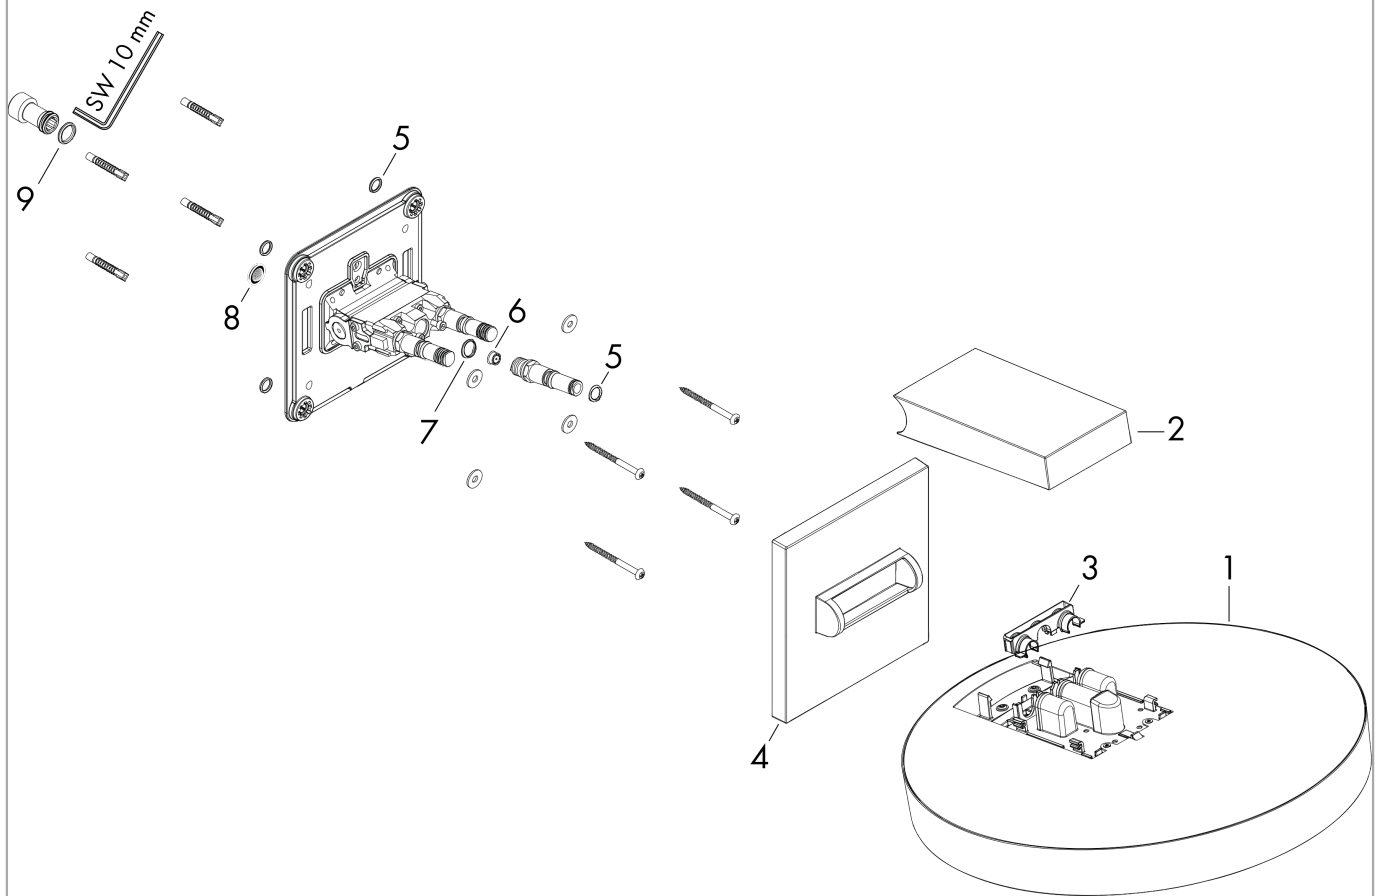

### product features

- consists of: overhead shower, wall connector
- shower head size: 250 mm
- spray type: PowderRain
- projection 273 mm
- middle spray disc: 151 mm
- material spray disc: aluminium
- spray disc surface: graphite
- shower head vertically inclinable by 10-30°
- maximum flow rate at 3 bar: 9,4 l/min
- flow rate PowderRain spray (at 3 bar): 9 l/min
- minimum flow pressure: 1,8 bar
- overhead shower removable for cleaning
- installation: wall
- connection thread G ½
- connection dimension: DN15

### Flowchart

The consumption was measured in combination with the appropriate fittings (thermostat/mixer/in-wall valve) to reflect actual application in practice.

**Rainfinity**  
**Overhead shower 250 1jet EcoSmart with wall connector**  
Surfaces: **Chrome** Article Number: **26227000**

## Installation examples

**Rainfinity**  
**Overhead shower 250 1jet EcoSmart with wall connector**  
 Surfaces: **Chrome**    Article Number: **26227000**

**Exploded Drawing**

Year of production: **>07/19**

**Rainfinity****Overhead shower 250 1jet EcoSmart with wall connector**Surfaces: **Chrome** Article Number: **26227000****Spare part list**

Year of production: &gt;07/19

Pos.	Description	Article Number	Price	PU
1	head shower	93665000	-	1
2	cover	93524000	-	1
3	cramp	93525000	-	1
4	escutcheon	93523000	-	1
5	O-ring 9x2	98119000	-	1
6	flow limiter (9 l/min)	95659000	-	1
7	O-ring 11x2	98127000	-	1
8	filter packing	93774000	-	1
9	O-ring 13x2,5	98428000	-	1